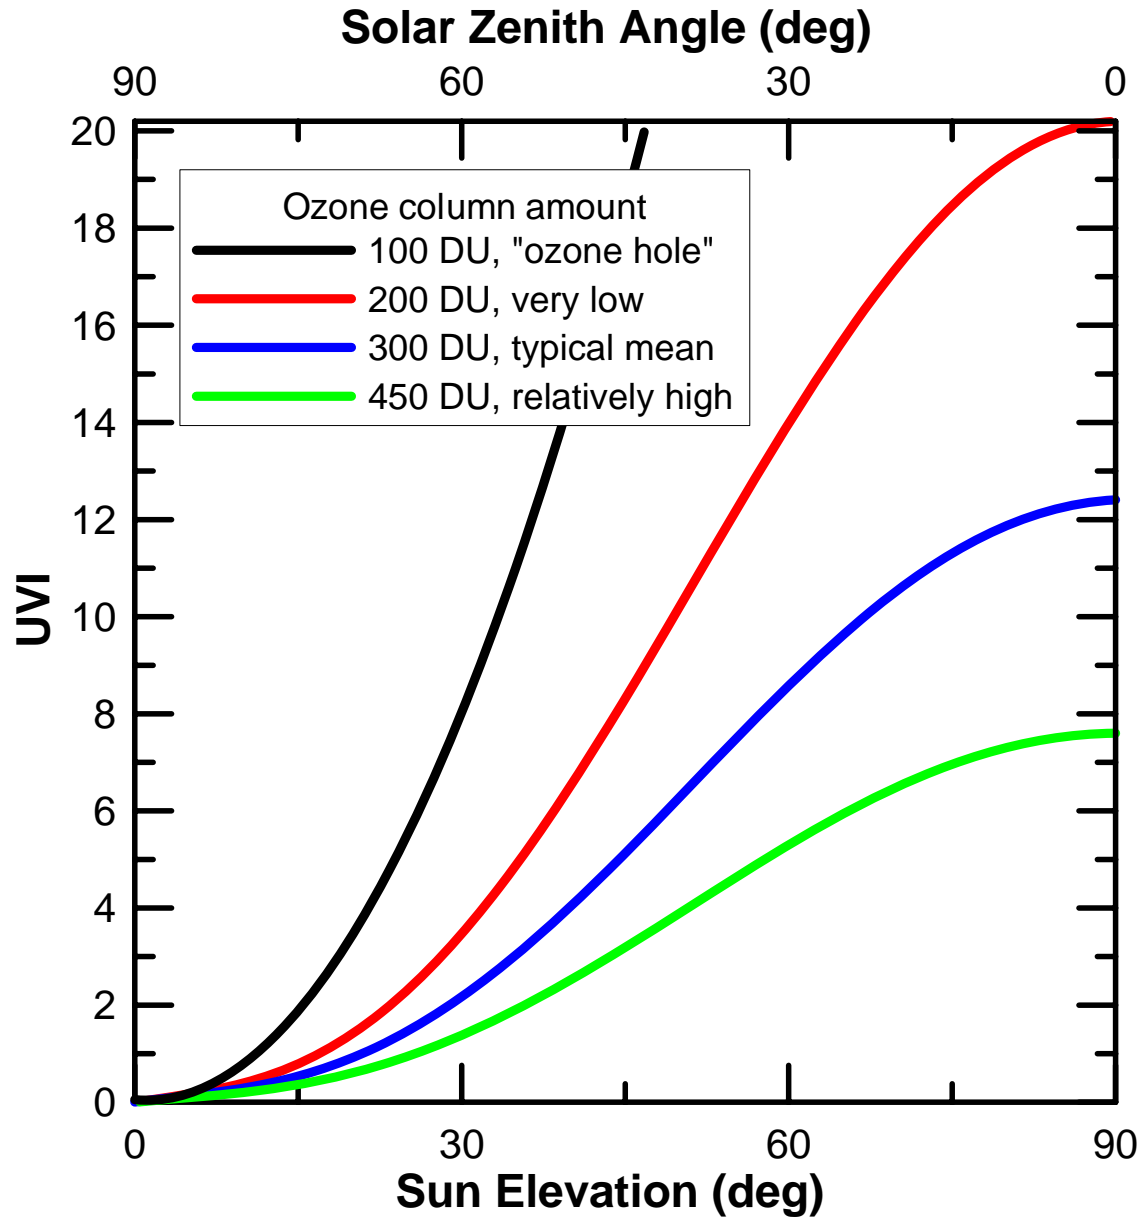

UVI versus Sun Angle and Ozone Amount

Seasonal range of peak UVI in New Zealand (averaged over 1 hour at solar noon)

	Jan	Feb	Mar	Apr	May	Jun	Jul	Aug	Sep	Oct	Nov	Dec
Auckland	13	11	7	4	2	2	3	5	7	8	11	13
Wellington	13	9	6	3	2	1	2	4	5	8	11	12
Christchurch	12	8	5	3	1	1	2	3	4	8	10	11
Central Otago	10	8	5	2	1	1	1	3	4	7	10	11
Invercargill	8	7	4	2	1	1	1	2	3	5	9	10